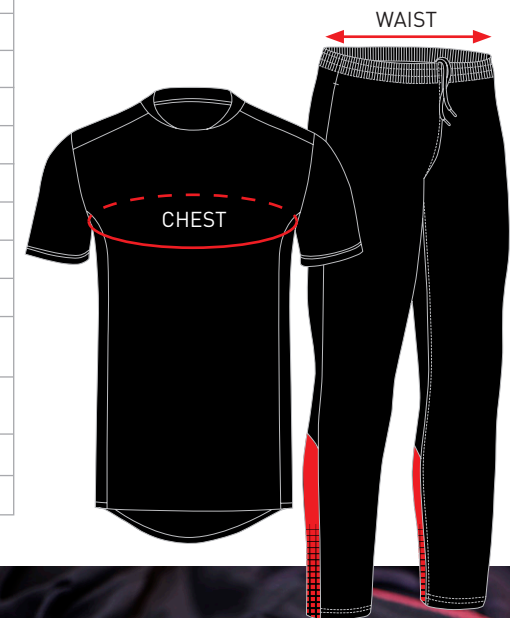

KAHA SIZE GUIDE

SIZE	CHILDREN'S SIZES (inches)						UNISEX ADULT SIZES (inches)								WOMEN'S SIZES (inches)								
	XXSK	XSK	SK	MK	LK	XLK	S	M	L	XL	2XL	3XL	4XL	5XL	6	8	10	12	14	16	18	20	
APPROX AGE	3-4	5-6	7-8	9-10	11-12	13-14	-	-	-	-	-	-	-	-	-	-	-	-	-	-	-	-	-
CHEST	24	26	28	30	32	34	36	38	40	42	44	46	48	50	28	30	32	34	36	38	40	42	
WAIST	22	24	25	26	27	28/30	32	34	36	38	40	42	44	46	24	26	28	30	32	34	36	38	
	AVAILABLE SIZES						AVAILABLE SIZES								AVAILABLE SIZES								
VEST	✓	✓	✓	✓	✓	✓	✓	✓	✓	✓	✓	✓	✓	✓	-	-	-	-	-	-	-	-	-
TEE	✓	✓	✓	✓	✓	✓	✓	✓	✓	✓	✓	✓	✓	✓	-	-	-	-	-	-	-	-	-
POLO	✓	✓	✓	✓	✓	✓	✓	✓	✓	✓	✓	✓	✓	✓	-	-	-	-	-	-	-	-	-
SWEAT	✓	✓	✓	✓	✓	✓	✓	✓	✓	✓	✓	✓	✓	✓	-	-	-	-	-	-	-	-	-
TRAINER	✓	✓	✓	✓	✓	✓	✓	✓	✓	✓	✓	✓	✓	✓	-	-	-	-	-	-	-	-	-
1/4 ZIP	✓	✓	✓	✓	✓	✓	✓	✓	✓	✓	✓	✓	✓	✓	-	-	-	-	-	-	-	-	-
FULL ZIP	✓	✓	✓	✓	✓	✓	✓	✓	✓	✓	✓	✓	✓	✓	-	-	-	-	-	-	-	-	-
HOODIE	✓	✓	✓	✓	✓	✓	✓	✓	✓	✓	✓	✓	✓	✓	-	-	-	-	-	-	-	-	-
RAIN JACKET	✓	✓	✓	✓	✓	✓	✓	✓	✓	✓	✓	✓	✓	✓	-	-	-	-	-	-	-	-	-
SHORTS	✓	✓	✓	✓	✓	✓	✓	✓	✓	✓	✓	✓	✓	✓	-	-	-	-	-	-	-	-	-
SKINNY PANTS	✓	✓	✓	✓	✓	✓	✓	✓	✓	✓	✓	✓	✓	✓	-	-	-	-	-	-	-	-	-
PADDED RAIN JACKET	-	-	✓	✓	✓	✓	✓	✓	✓	✓	✓	✓	✓	✓	-	-	-	-	-	-	-	-	-
PADDED BENCH COAT	-	-	-	-	-	✓	✓	✓	✓	✓	✓	✓	✓	✓	-	-	-	-	-	-	-	-	-
GILET (MEN)	-	-	✓	✓	✓	✓	✓	✓	✓	✓	✓	✓	✓	✓	-	-	-	-	-	-	-	-	-
GILET (WOMEN)	-	-	-	-	-	-	-	-	-	-	-	-	-	-	-	✓	✓	✓	✓	✓	-	-	-

Sizing

We know that sizing can be confusing and that everyone has their own fit preferences. The chart opposite is a good starting guide but there's no substitute for trying things on. If you're unsure please let us know and we can provide sample sizes for you to try on.

Note that all of our Kaha range is a unisex fit with the exception of our Gilet which is available in a men's and women's fit.