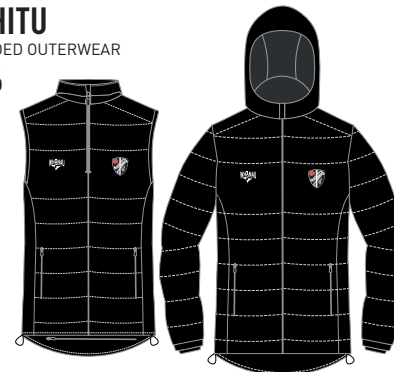

### WHITU

PADDED OUTERWEAR

p 16

AVAILABLE FROM APRIL 2022